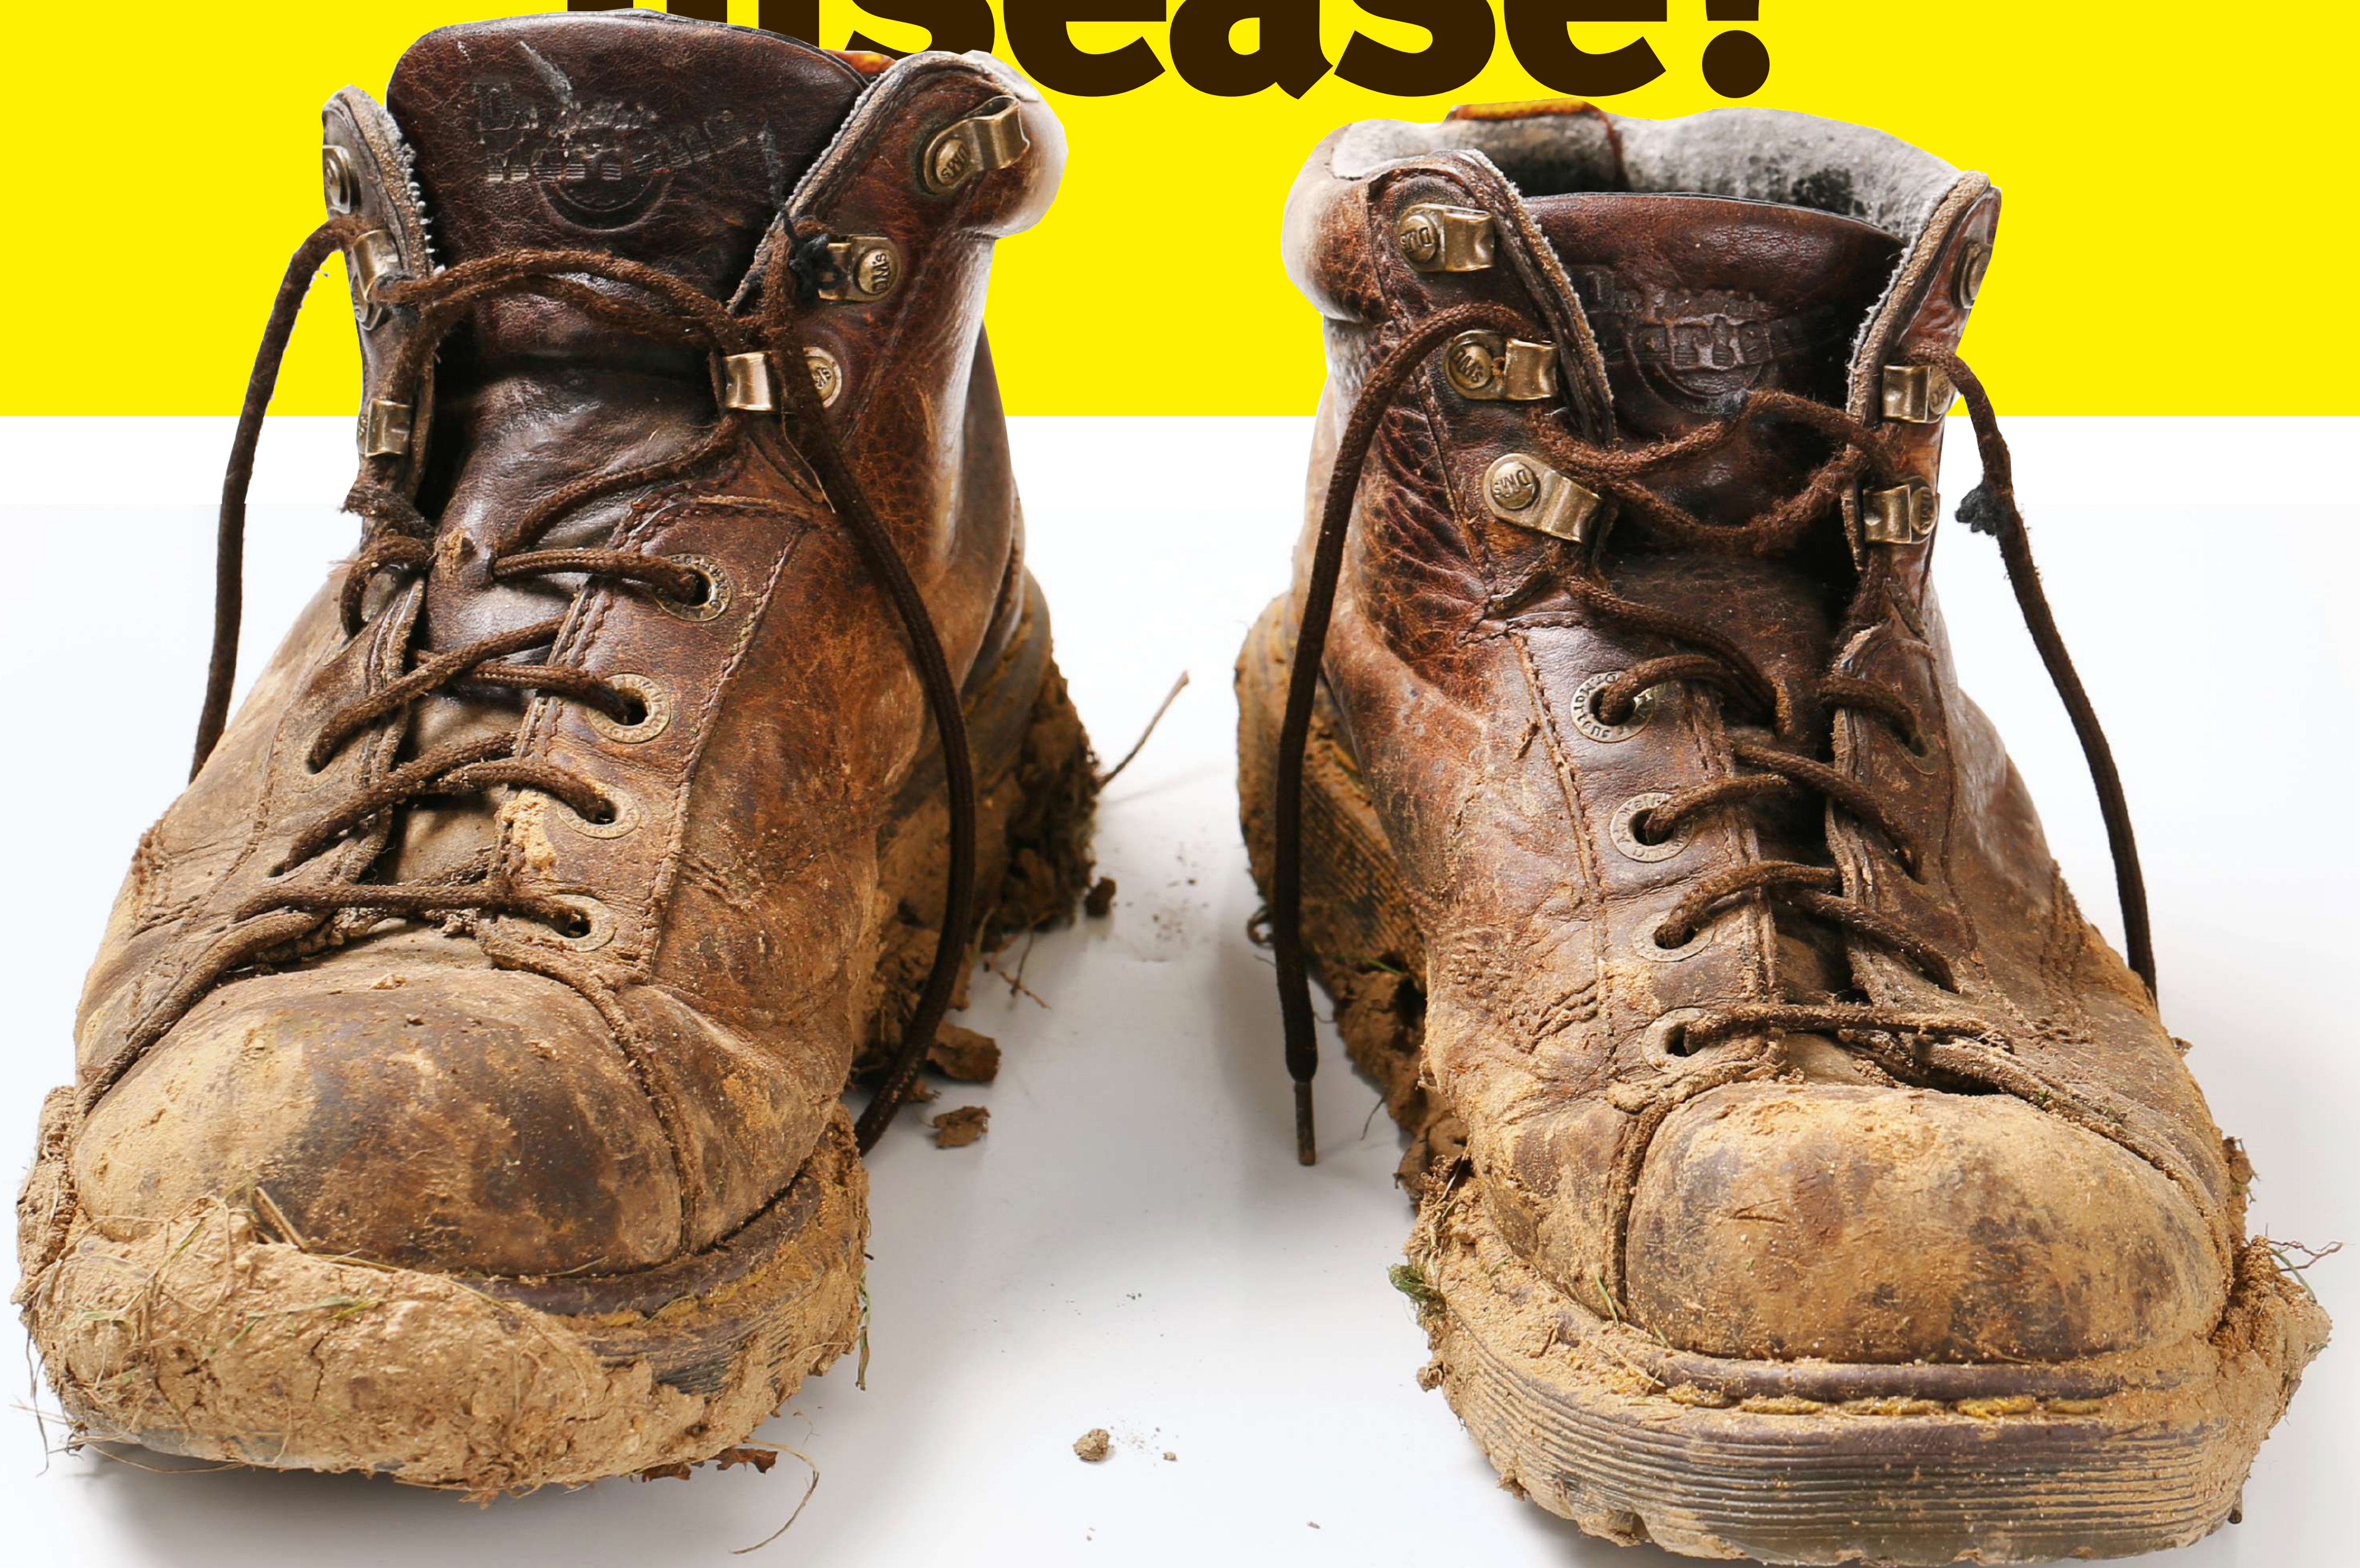

Are you carrying Panama disease?

Panama disease is a soilborne fungus that is one of the greatest threats to worldwide banana production. You could be carrying it in the dirt on your shoes.

**come
clean**